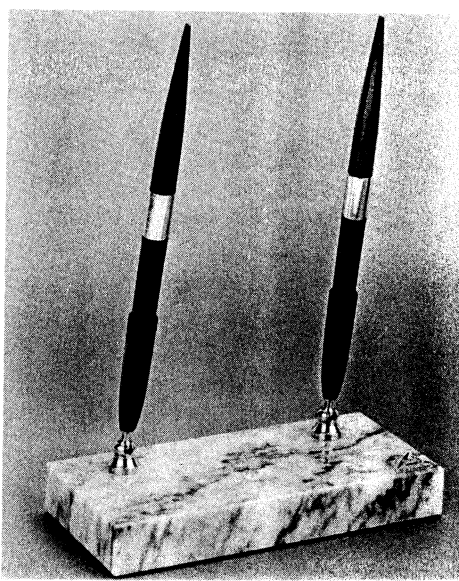

# MARBLE PEN DESK SETS

EQUIPPED WITH  
STANDARD BALL PEN

M20 - PEN BASE — RECTANGULAR

M33 - PEN BASE — ROUND

LOW PRICED HIGH PERFORMANCE

M30 - PEN BASE — DOUBLE PEN

M36 - PEN BASE — OVAL PLAQUE

M120 - PEN BASE — DOUBLE